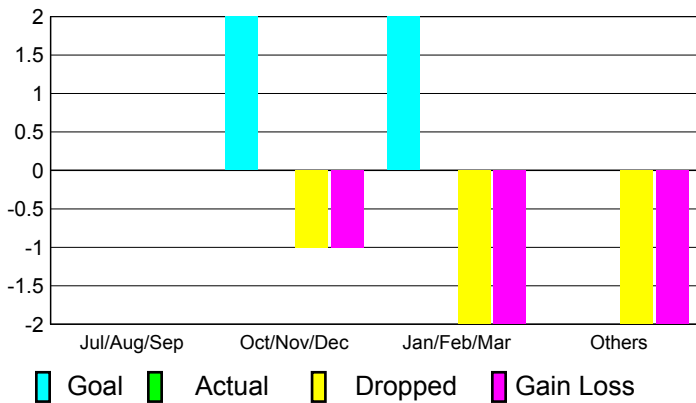

2010-2011 GMT Reports for District (or Undistricted) **District 119**

GMT: Klaus Tang

Location: HUNGARY

GMT CA: 4

CLUBS

Club Results
2010-2011

Clubs
2009-2010

Month	New Club Goal	Actual New Clubs	Actual Dropped Clubs	Gain/Loss of Clubs	Gain/Loss of Clubs
Jul/Aug/Sep	0	0	0	0	0
Oct/Nov/Dec	2	0	-1	-1	0
Jan/Feb/Mar	2	0	-2	-2	2
Apr/May/June	0	0	-2	-2	4
Totals	4	0	-5	-5	6

Club Results 2010-2011

Goal, New, Dropped, Gain/Loss

Comparison of Club Gain/Loss

Current Year Compared to the Previous Year

YTD Status Quo Clubs 2010-2011

Status Quo Clubs Compared to Status Quo Members

MEMBERSHIP

Membership Results
2010-2011

Membership
2009-2010

Month	Net Memb Goal	Actual New Memb	Actual Dropped Memb	Gain/Loss of Memb	Gain/Loss of Memb
Jul/Aug/Sep	0	8	-17	-9	1
Oct/Nov/Dec	45	8	-37	-29	-10
Jan/Feb/Mar	40	19	-51	-32	43
Apr/May/June	5	18	-54	-36	94
Totals	90	53	-159	-106	128