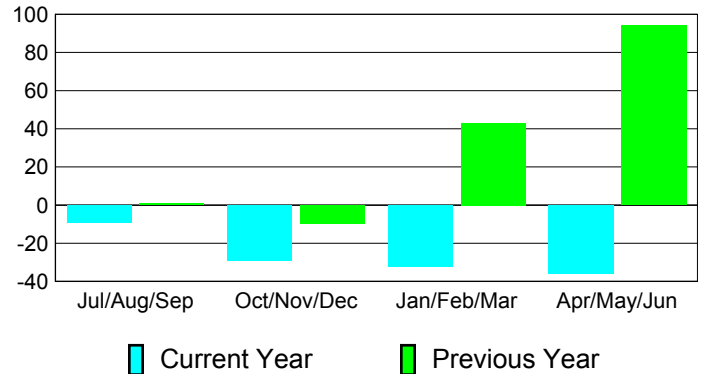

Membership Results
2010-2011

Membership
2009-2010

Month	Net Memb Goal	Actual New Memb	Actual Dropped Memb	Gain/Loss of Memb	Gain/Loss of Memb
Jul/Aug/Sep	0	8	-17	-9	1
Oct/Nov/Dec	45	8	-37	-29	-10
Jan/Feb/Mar	40	19	-51	-32	43
Apr/May/June	5	18	-54	-36	94
Totals	90	53	-159	-106	128

Membership Results 2010-2011

Goal, New, Dropped, Gain/Loss

Comparison of Membership Gain/Loss

Current Year Compared to the Previous Year

Gender Comparison 2010-2011

Jul/Aug/Sep

Oct/Nov/Dec

Jan/Feb/Mar

Apr/May/June

Male

Female