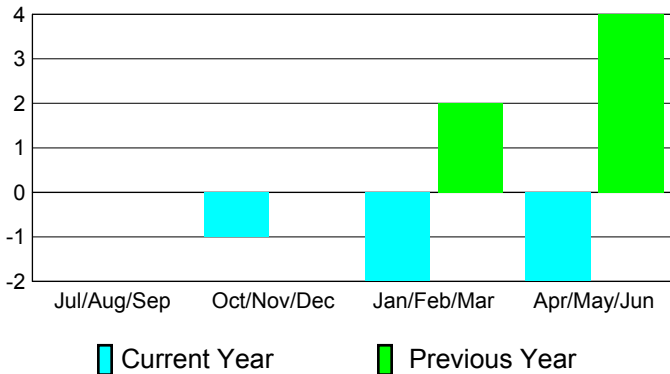

Club Results 2010-2011

Goal, New, Dropped, Gain/Loss

Comparison of Club Gain/Loss

Current Year Compared to the Previous Year

YTD Status Quo Clubs 2010-2011

Status Quo Clubs Compared to Status Quo Members

MEMBERSHIP