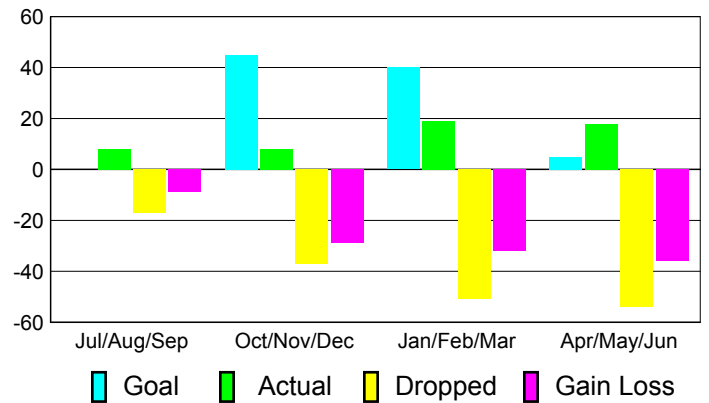

Membership Results 2010-2011

Goal, New, Dropped, Gain/Loss

Comparison of Membership Gain/Loss

Current Year Compared to the Previous Year